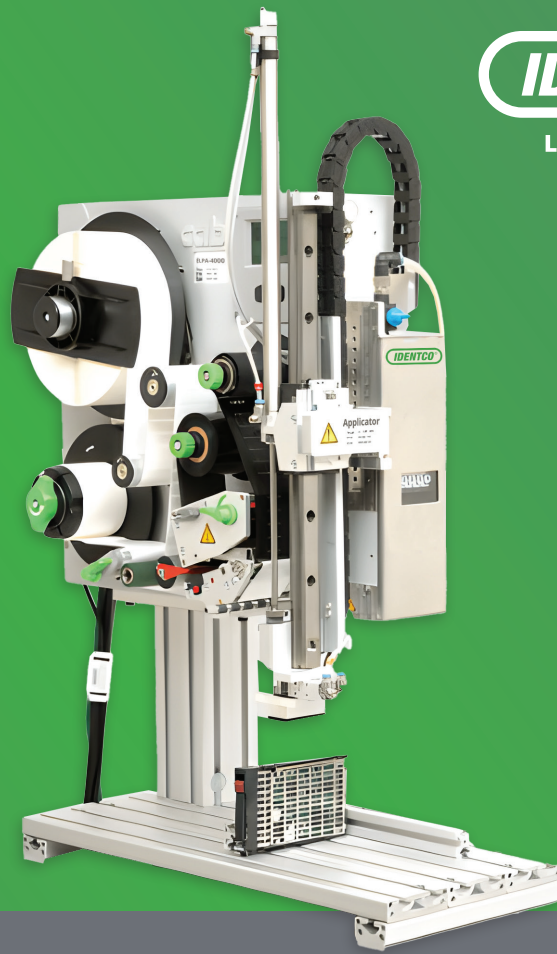

IDENTCO®

Labels for Life.

ELPA™ 2000 and 4000

Print and Apply
System

Features and Benefits

- Precise print and apply up to +/- .2mm (.007")
- Print and apply labels as small as 4mm x 4mm
- Large graphic display
- Application can be bottom to top, top to bottom or from either side
- Easily integrated into production lines or production work cells
- Product can be presented to the applicator by hand or by automation
- Die-cast aluminum chassis for solid framework
- Ball-bearing transport rollers ensure highly accurate feeding of labels
- Easy to change printhead without adjustments or setups
- Host connection or stand alone operation